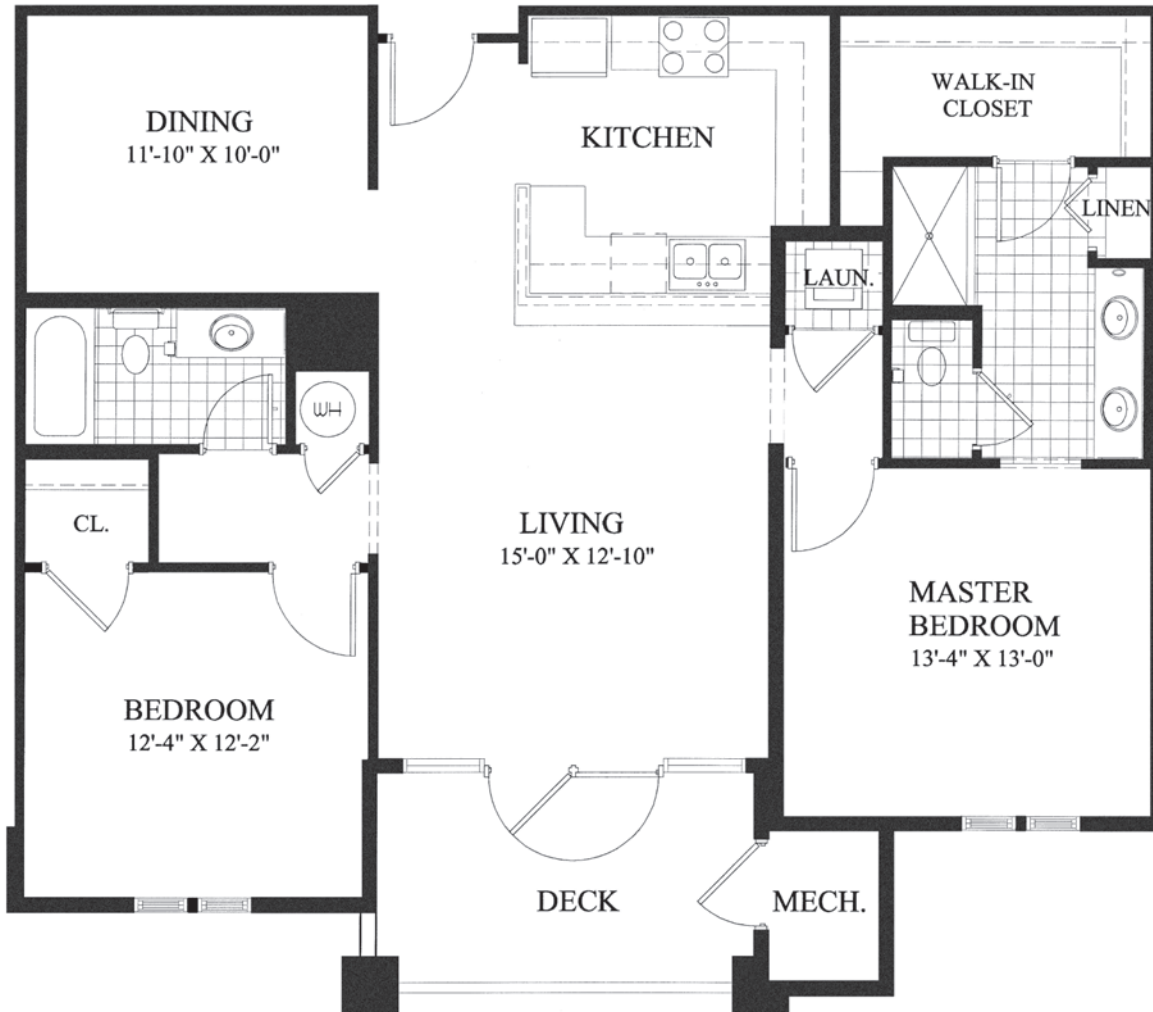

Tybee

APARTMENT VILLA – 1 BEDROOM, 1.5 BATHS
819 SQ. FT.

ENTRANCE FEE

MONTHLY FEE

SAVANNAH CHARM, ISLAND STYLE.

Ossabaw

APARTMENT VILLA – 2 BEDROOMS DELUXE, 2.5 BATHS
1,658 SQ. FT.

ENTRANCE FEE

MONTHLY FEE

SAVANNAH CHARM, ISLAND STYLE.

Sapelo

APARTMENT VILLA – 1 BEDROOM, 1.5 BATHS
1,107 SQ. FT.

ENTRANCE FEE

MONTHLY FEE

the Marshes
OF SKIDAWAY ISLAND
SAVANNAH CHARM, ISLAND STYLE.

Cumberland

APARTMENT VILLA – 2 BEDROOMS DELUXE, 2 BATHS
2,045 SQ. FT.

ENTRANCE FEE

MONTHLY FEE

SAVANNAH CHARM, ISLAND STYLE.

Wassaw

APARTMENT VILLA – 2 BEDROOMS, 2 BATHS
1,263 SQ. FT.

ENTRANCE FEE

MONTHLY FEE

SAVANNAH CHARM, ISLAND STYLE.