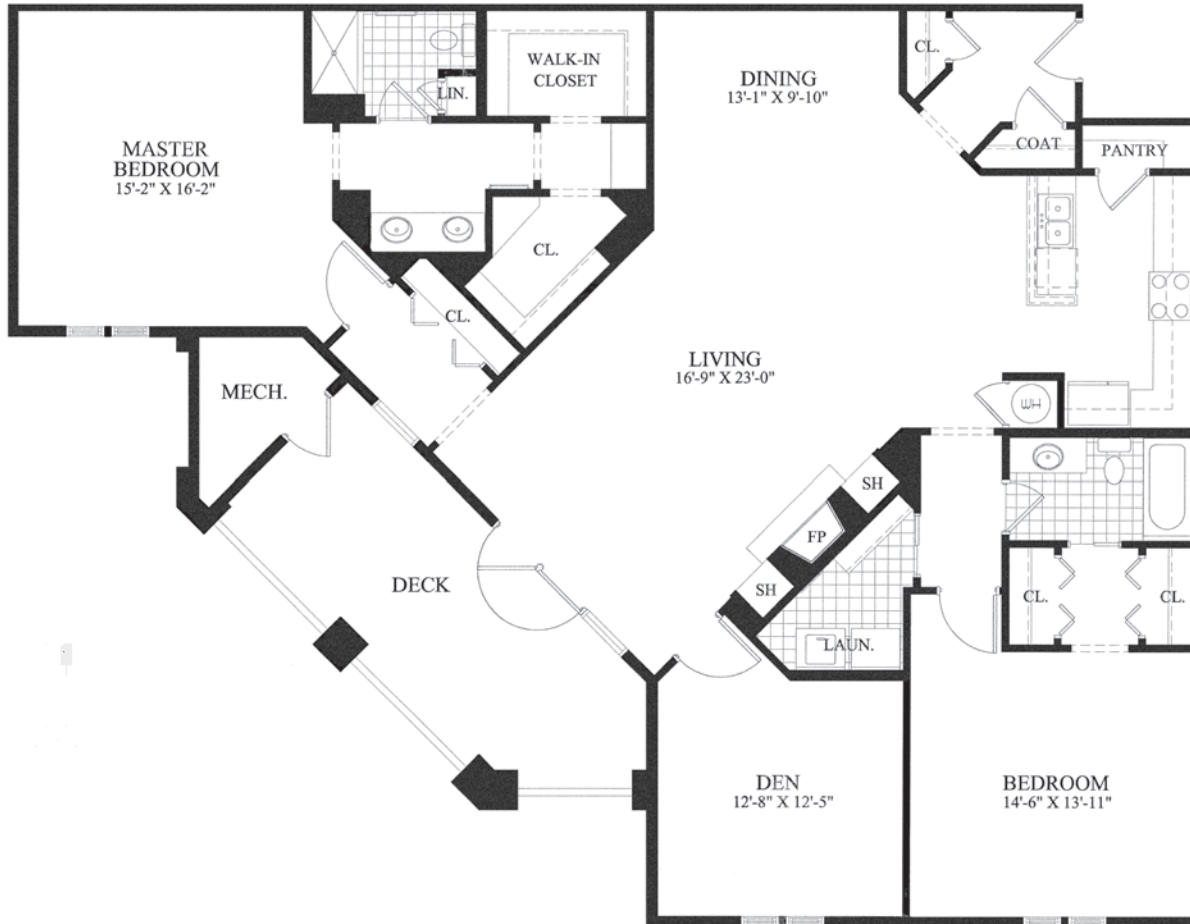

Tybee

APARTMENT VILLA – 1 BEDROOM, 1.5 BATHS
819 SQ. FT.

ENTRANCE FEE

MONTHLY FEE

SAVANNAH CHARM, ISLAND STYLE.

Ossabaw

APARTMENT VILLA – 2 BEDROOMS DELUXE, 2.5 BATHS
1,658 SQ. FT.

ENTRANCE FEE

MONTHLY FEE

SAVANNAH CHARM, ISLAND STYLE.

Sapelo

APARTMENT VILLA – 1 BEDROOM, 1.5 BATHS
1,107 SQ. FT.

ENTRANCE FEE

MONTHLY FEE

the Marshes
OF SKIDAWAY ISLAND
SAVANNAH CHARM, ISLAND STYLE.

Cumberland

APARTMENT VILLA – 2 BEDROOMS DELUXE, 2 BATHS
2,045 SQ. FT.

ENTRANCE FEE

MONTHLY FEE

SAVANNAH CHARM, ISLAND STYLE.

Wassaw

APARTMENT VILLA – 2 BEDROOMS, 2 BATHS
1,263 SQ. FT.

ENTRANCE FEE

MONTHLY FEE