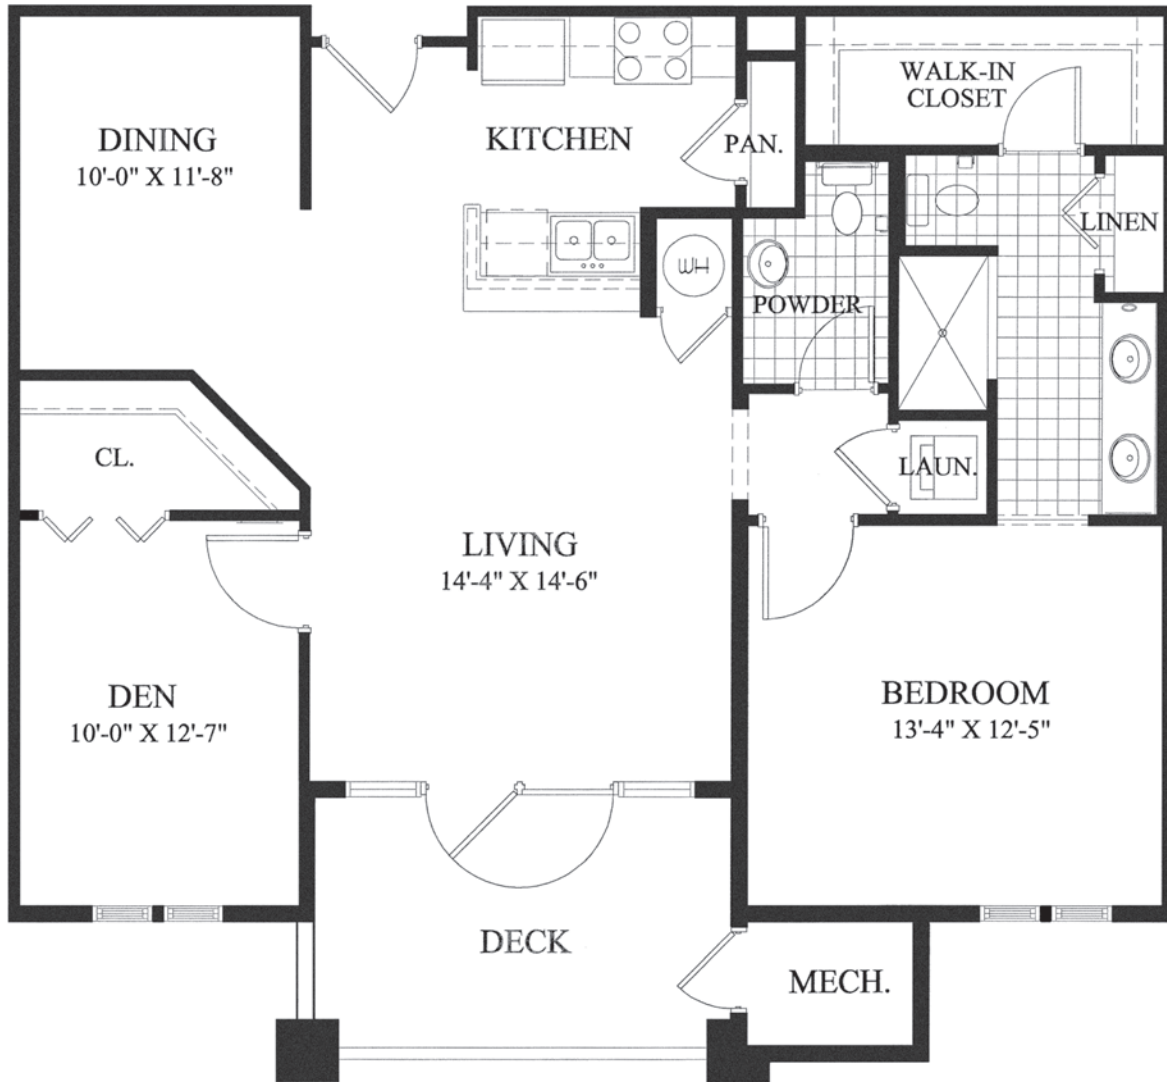

Tybee

APARTMENT VILLA – 1 BEDROOM, 1.5 BATHS
819 SQ. FT.

ENTRANCE FEE

MONTHLY FEE

SAVANNAH CHARM, ISLAND STYLE.

Ossabaw

APARTMENT VILLA – 2 BEDROOMS DELUXE, 2.5 BATHS
1,658 SQ. FT.

ENTRANCE FEE

MONTHLY FEE

SAVANNAH CHARM, ISLAND STYLE.

Sapelo

APARTMENT VILLA – 1 BEDROOM, 1.5 BATHS
1,107 SQ. FT.

ENTRANCE FEE

MONTHLY FEE

the Marshes
OF SKIDAWAY ISLAND
SAVANNAH CHARM, ISLAND STYLE.

Cumberland

APARTMENT VILLA – 2 BEDROOMS DELUXE, 2 BATHS
2,045 SQ. FT.

ENTRANCE FEE

MONTHLY FEE

SAVANNAH CHARM, ISLAND STYLE.

Wassaw

APARTMENT VILLA – 2 BEDROOMS, 2 BATHS
1,263 SQ. FT.

ENTRANCE FEE

MONTHLY FEE

SAVANNAH CHARM, ISLAND STYLE.