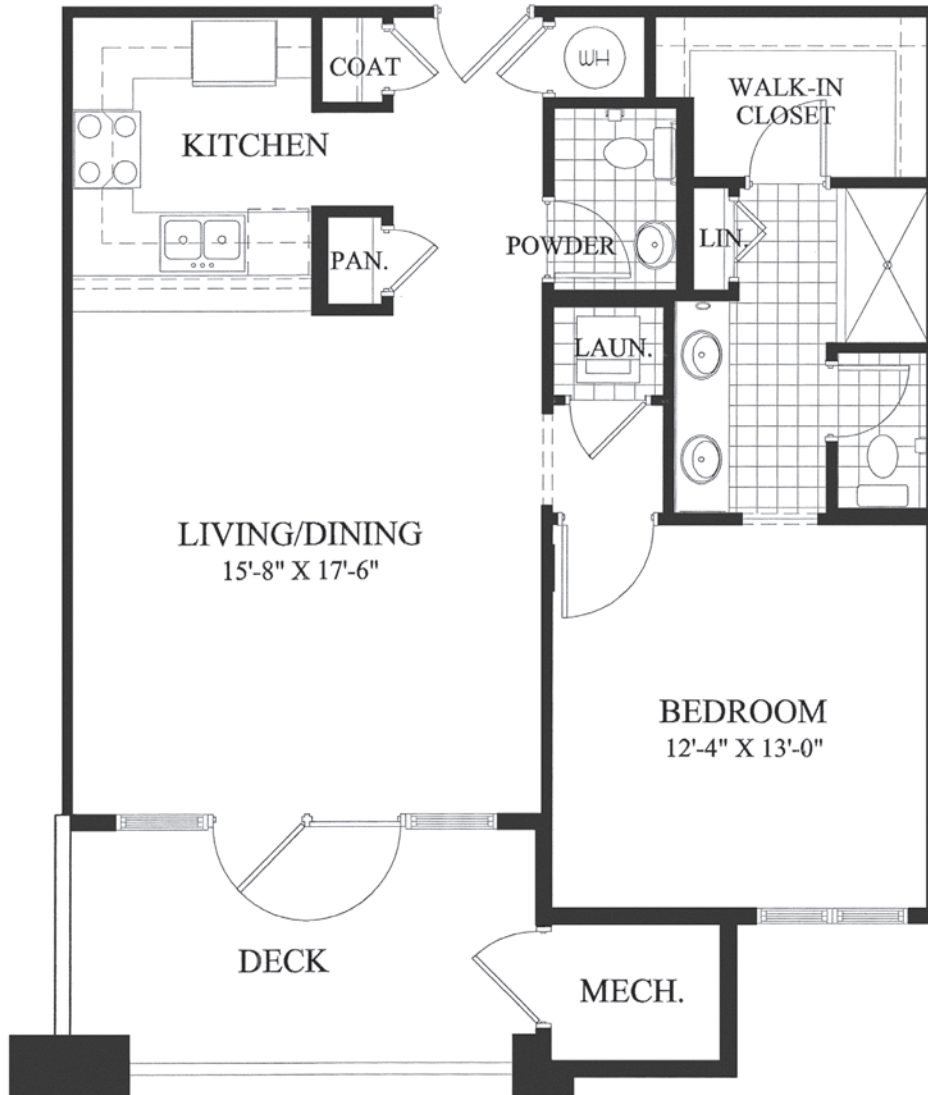

Tybee

APARTMENT VILLA – 1 BEDROOM, 1.5 BATHS
819 SQ. FT.

ENTRANCE FEE

MONTHLY FEE

SAVANNAH CHARM, ISLAND STYLE.

Ossabaw

APARTMENT VILLA – 2 BEDROOMS DELUXE, 2.5 BATHS
1,658 SQ. FT.

ENTRANCE FEE

MONTHLY FEE

SAVANNAH CHARM, ISLAND STYLE.

Sapelo

APARTMENT VILLA – 1 BEDROOM, 1.5 BATHS
1,107 SQ. FT.

ENTRANCE FEE

MONTHLY FEE

the Marshes
OF SKIDAWAY ISLAND
SAVANNAH CHARM, ISLAND STYLE.

Cumberland

APARTMENT VILLA – 2 BEDROOMS DELUXE, 2 BATHS
2,045 SQ. FT.

ENTRANCE FEE

MONTHLY FEE

SAVANNAH CHARM, ISLAND STYLE.

Wassaw

APARTMENT VILLA – 2 BEDROOMS, 2 BATHS
1,263 SQ. FT.

ENTRANCE FEE

MONTHLY FEE

SAVANNAH CHARM, ISLAND STYLE.