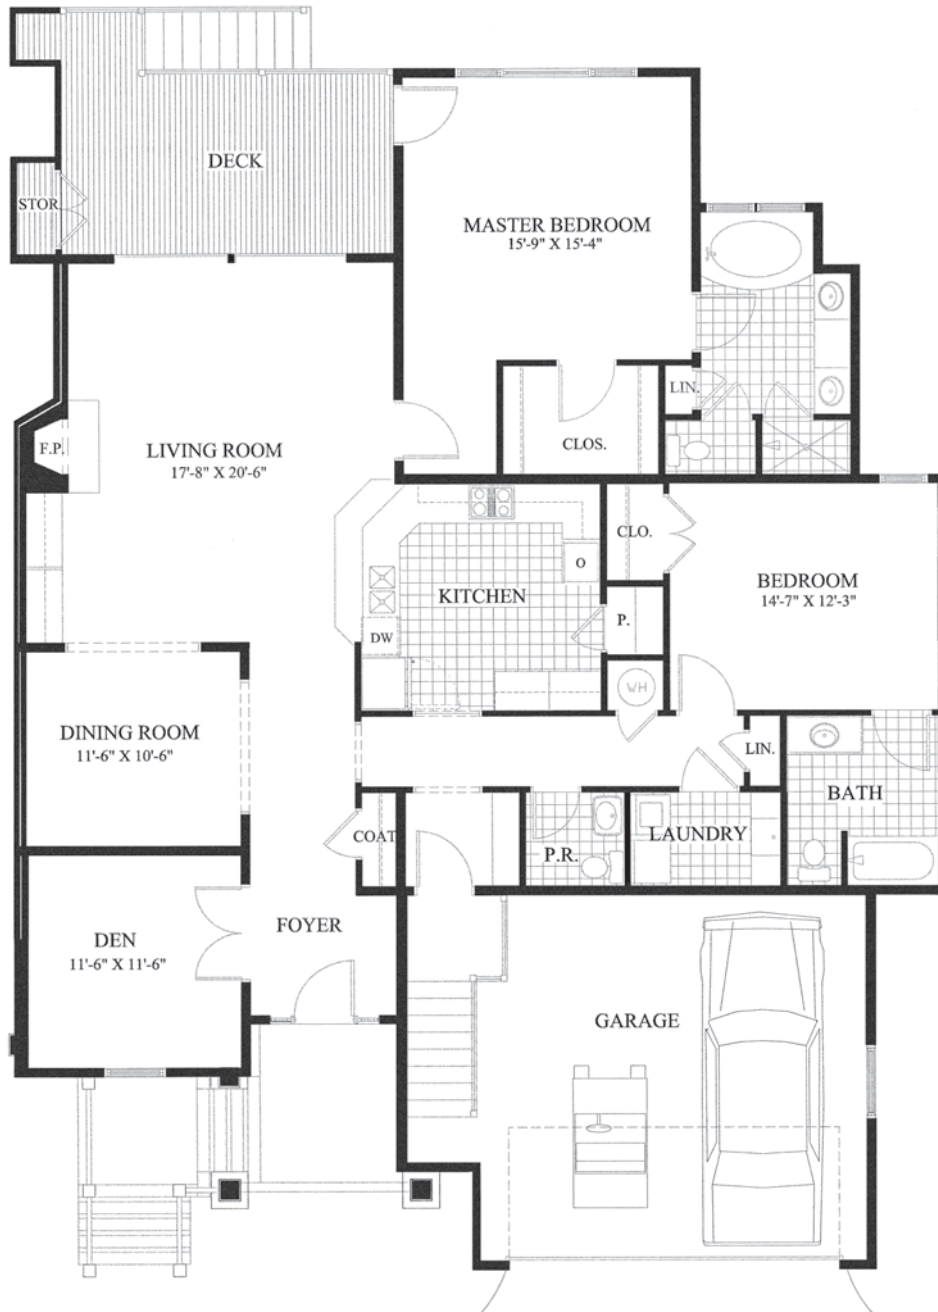

ENTRANCE FEE

MONTHLY FEE

the
Marshes
OF SKIDAWAY ISLAND

SAVANNAH CHARM, ISLAND STYLE.

Stork

COTTAGE – 2 BEDROOMS, 2 BATHS
1,600 SQ. FT.

ENTRANCE FEE

MONTHLY FEE

the
Marshes
OF SKIDAWAY ISLAND

SAVANNAH CHARM, ISLAND STYLE.

Ibis

TOWNHOME – 2 BEDROOMS, 2 BATHS
1,627 SQ. FT.

ENTRANCE FEE

MONTHLY FEE

the
Marshes
OF SKIDAWAY ISLAND

SAVANNAH CHARM, ISLAND STYLE.

Swan

COTTAGE - 2 BEDROOMS DELUXE, 2 BATHS
2,305 SQ. FT.

ENTRANCE FEE

MONTHLY FEE

the Marshes
OF SKIDAWAY ISLAND

SAVANNAH CHARM, ISLAND STYLE.

Heron

TOWNHOME - 2 BEDROOMS DELUXE, 2.5 BATHS
2,004 SQ. FT.

ENTRANCE FEE

MONTHLY FEE

SAVANNAH CHARM, ISLAND STYLE.

Eagle

COTTAGE - 2 BEDROOMS LUXURY, 2.5 BATHS
2,537 SQ. FT.

ENTRANCE FEE

MONTHLY FEE

the
Marshes
OF SKIDAWAY ISLAND