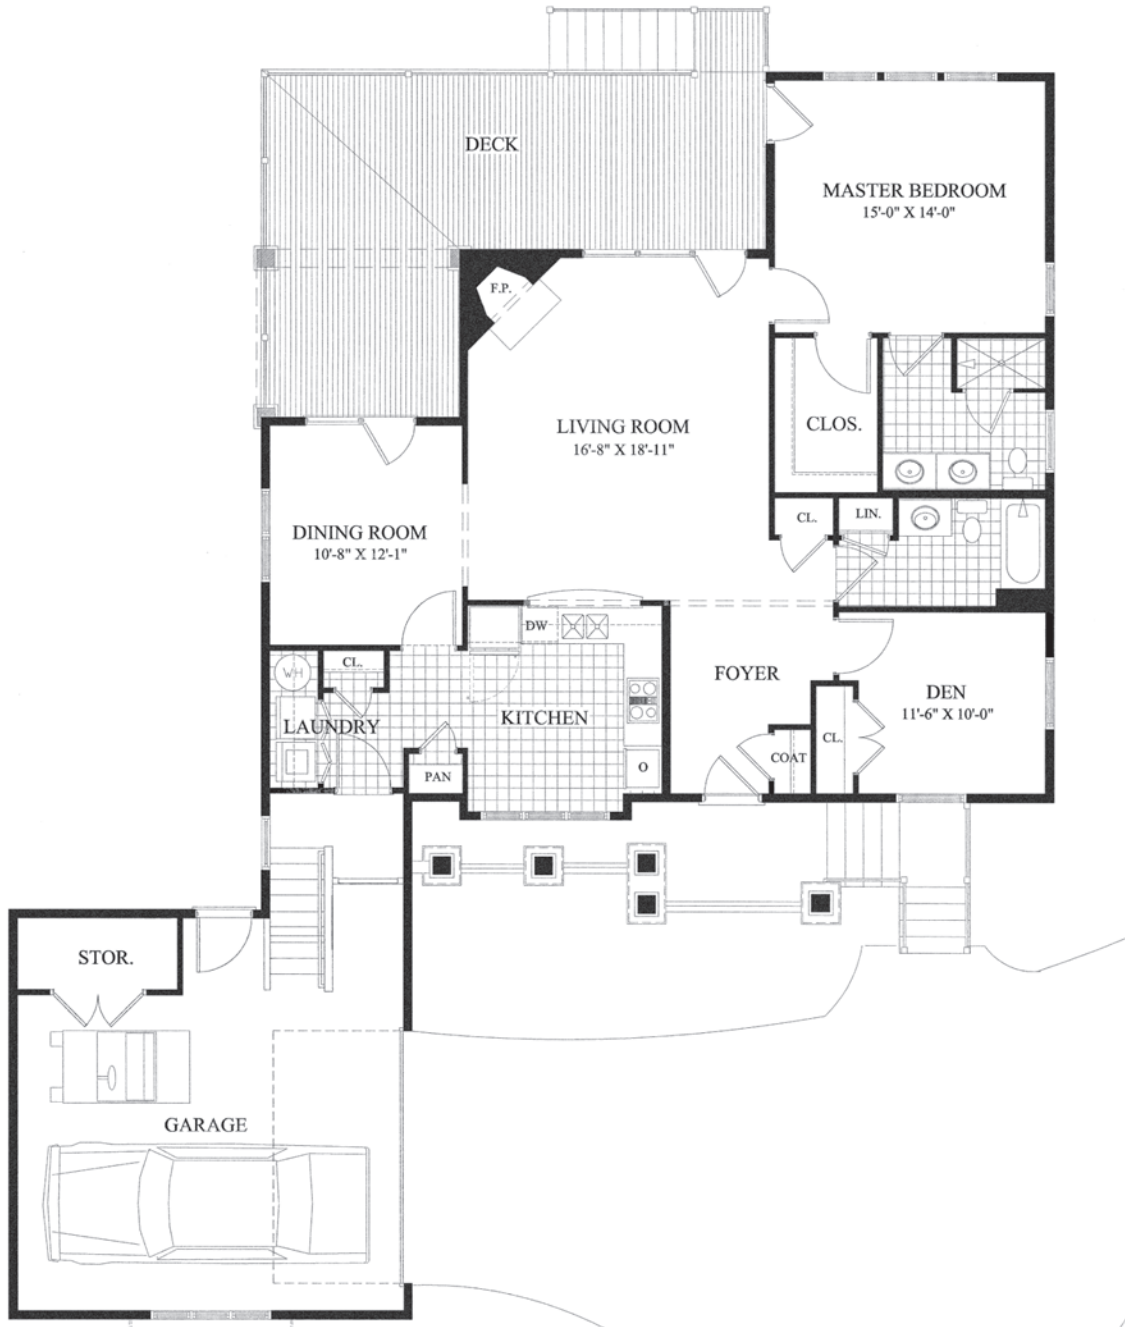

Gull

COTTAGE – 1 BEDROOM, 2 BATHS
1,565 SQ. FT.

ENTRANCE FEE

MONTHLY FEE

the
Marshes
OF SKIDAWAY ISLAND

SAVANNAH CHARM, ISLAND STYLE.

Quail

TOWNHOME – 1 BEDROOM, 1.5 BATHS
1,338 SQ. FT.

ENTRANCE FEE

MONTHLY FEE

the
Marshes
OF SKIDAWAY ISLAND

SAVANNAH CHARM, ISLAND STYLE.

Stork

COTTAGE – 2 BEDROOMS, 2 BATHS
1,600 SQ. FT.

ENTRANCE FEE

MONTHLY FEE

the
Marshes
OF SKIDAWAY ISLAND

SAVANNAH CHARM, ISLAND STYLE.

Ibis

TOWNHOME – 2 BEDROOMS, 2 BATHS
1,627 SQ. FT.

ENTRANCE FEE

MONTHLY FEE

the
Marshes
OF SKIDAWAY ISLAND

SAVANNAH CHARM, ISLAND STYLE.

Swan

COTTAGE - 2 BEDROOMS DELUXE, 2 BATHS
2,305 SQ. FT.

ENTRANCE FEE

MONTHLY FEE

the Marshes
OF SKIDAWAY ISLAND

SAVANNAH CHARM, ISLAND STYLE.

Heron

TOWNHOME - 2 BEDROOMS DELUXE, 2.5 BATHS
2,004 SQ. FT.