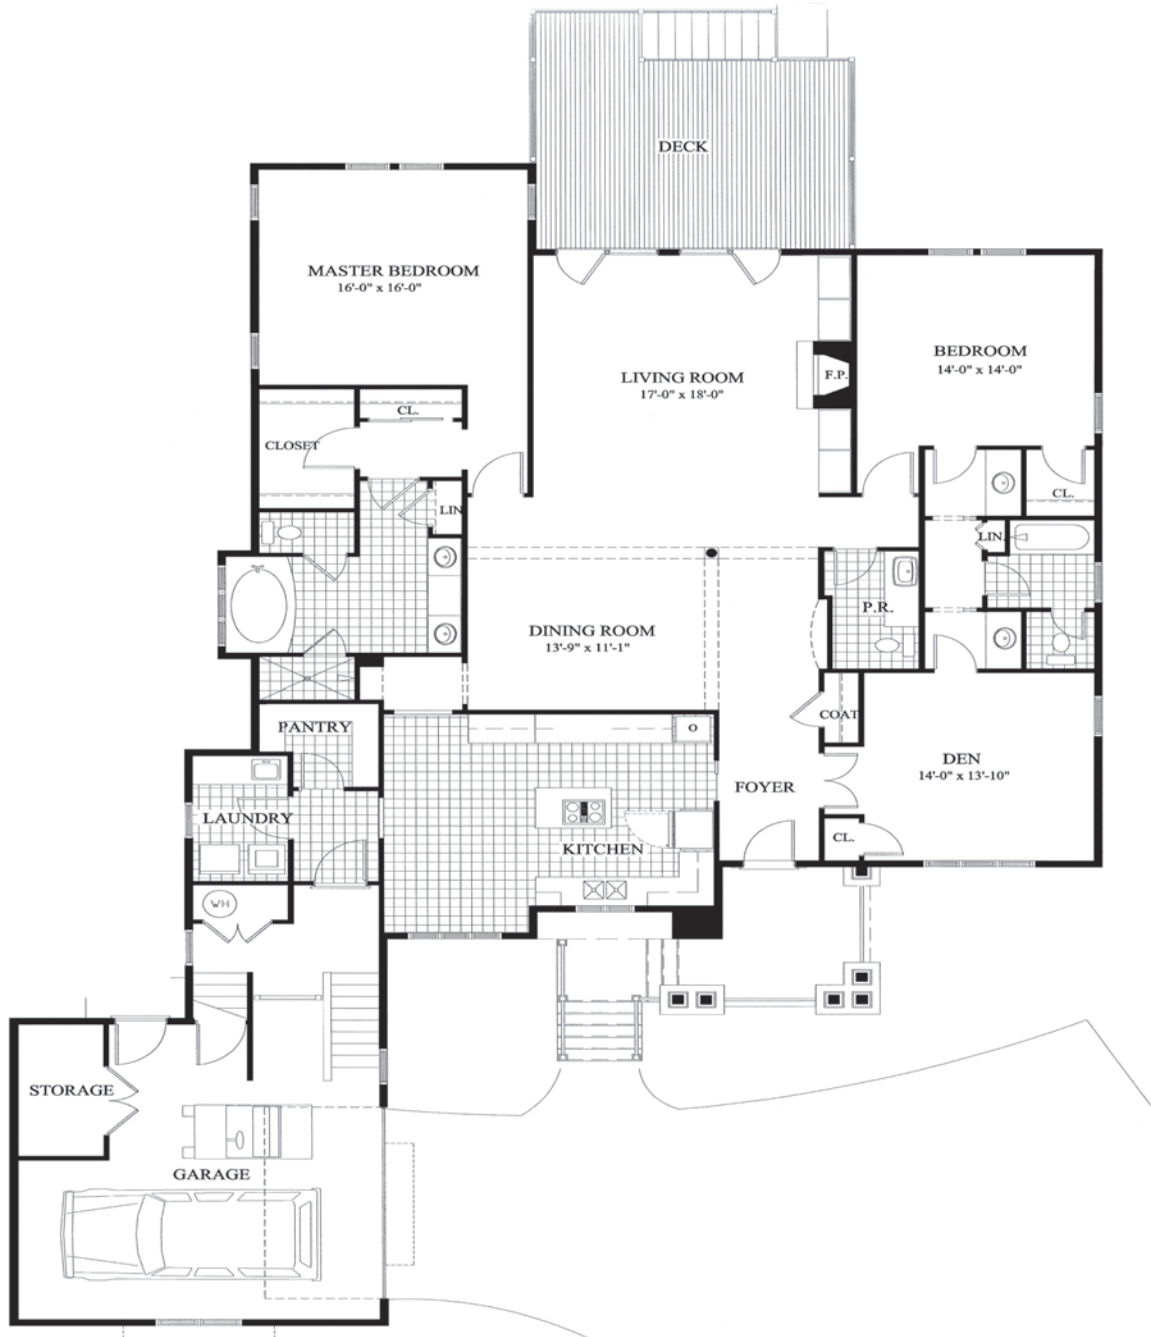

Gull

COTTAGE – 1 BEDROOM, 2 BATHS
1,565 SQ. FT.

ENTRANCE FEE

MONTHLY FEE

the
Marshes
OF SKIDAWAY ISLAND

SAVANNAH CHARM, ISLAND STYLE.

Quail

TOWNHOME – 1 BEDROOM, 1.5 BATHS
1,338 SQ. FT.

the
Marshes
OF SKIDAWAY ISLAND

SAVANNAH CHARM, ISLAND STYLE.

Ibis

TOWNHOME – 2 BEDROOMS, 2 BATHS
1,627 SQ. FT.

ENTRANCE FEE

MONTHLY FEE

the
Marshes
OF SKIDAWAY ISLAND

SAVANNAH CHARM, ISLAND STYLE.

Swan

COTTAGE - 2 BEDROOMS DELUXE, 2 BATHS
2,305 SQ. FT.

ENTRANCE FEE

MONTHLY FEE

the Marshes
OF SKIDAWAY ISLAND

SAVANNAH CHARM, ISLAND STYLE.

Heron

TOWNHOME - 2 BEDROOMS DELUXE, 2.5 BATHS
2,004 SQ. FT.

ENTRANCE FEE

MONTHLY FEE

SAVANNAH CHARM, ISLAND STYLE.

Eagle

COTTAGE - 2 BEDROOMS LUXURY, 2.5 BATHS
2,537 SQ. FT.

ENTRANCE FEE

MONTHLY FEE

the
Marshes
OF SKIDAWAY ISLAND