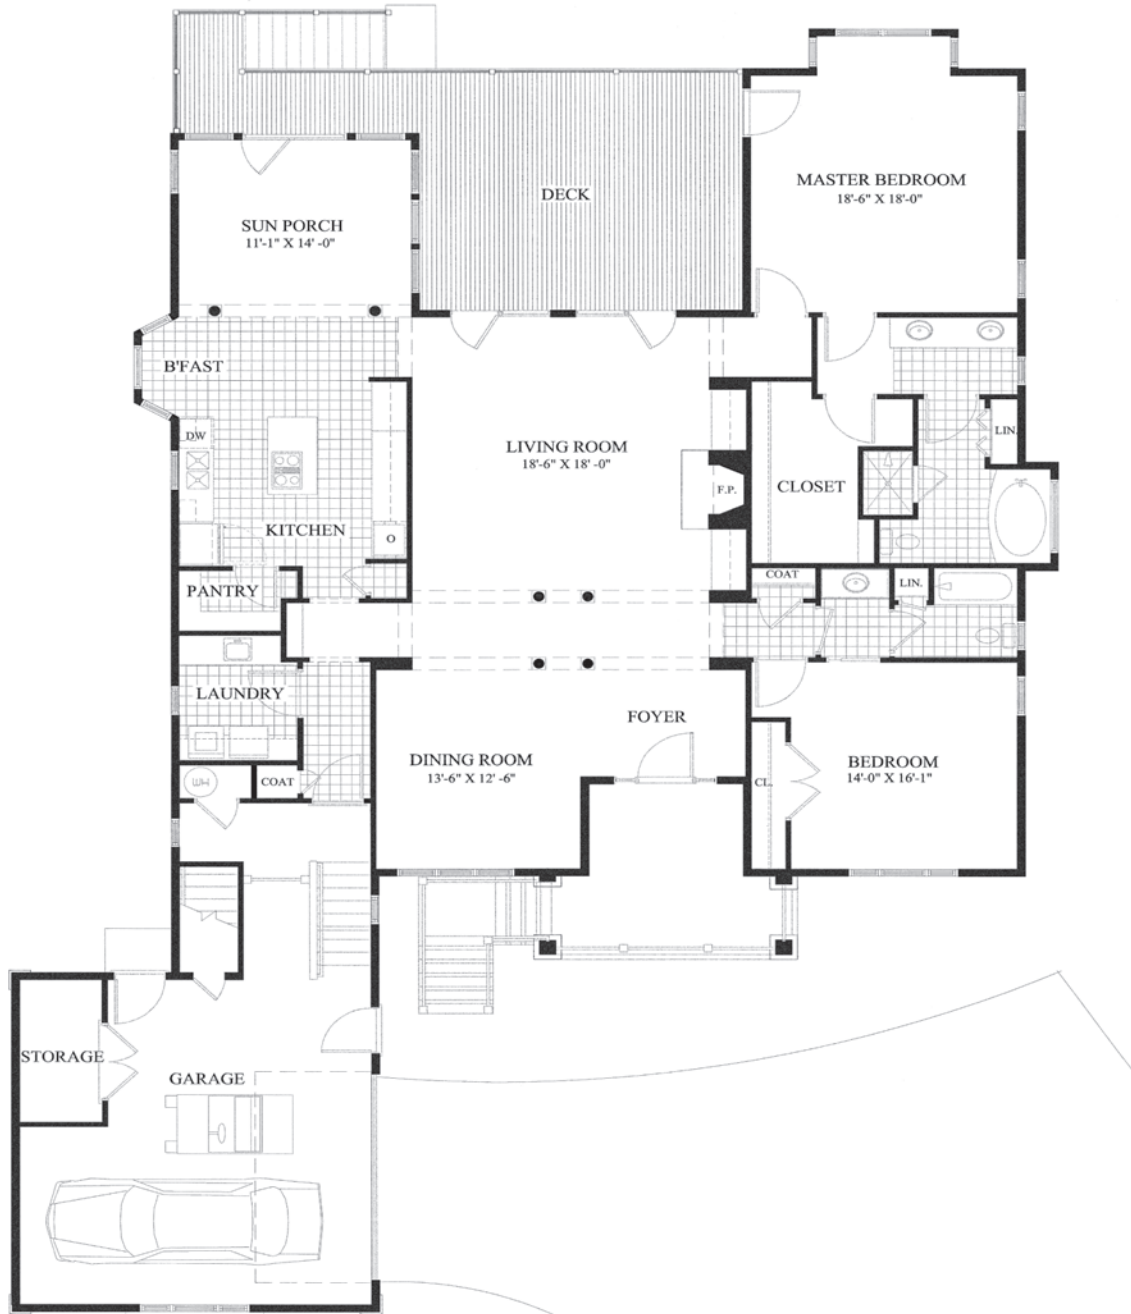

ENTRANCE FEE

MONTHLY FEE

the
Marshes
OF SKIDAWAY ISLAND

SAVANNAH CHARM, ISLAND STYLE.

Stork

COTTAGE – 2 BEDROOMS, 2 BATHS
1,600 SQ. FT.

ENTRANCE FEE

MONTHLY FEE

the
Marshes
OF SKIDAWAY ISLAND

SAVANNAH CHARM, ISLAND STYLE.

Ibis

TOWNHOME – 2 BEDROOMS, 2 BATHS
1,627 SQ. FT.

ENTRANCE FEE

MONTHLY FEE

the
Marshes
OF SKIDAWAY ISLAND

SAVANNAH CHARM, ISLAND STYLE.

Swan

COTTAGE - 2 BEDROOMS DELUXE, 2 BATHS
2,305 SQ. FT.

ENTRANCE FEE

MONTHLY FEE

the Marshes
OF SKIDAWAY ISLAND

SAVANNAH CHARM, ISLAND STYLE.

Heron

TOWNHOME - 2 BEDROOMS DELUXE, 2.5 BATHS
2,004 SQ. FT.

ENTRANCE FEE

MONTHLY FEE

SAVANNAH CHARM, ISLAND STYLE.

Eagle

COTTAGE - 2 BEDROOMS LUXURY, 2.5 BATHS
2,537 SQ. FT.

ENTRANCE FEE

MONTHLY FEE

the
Marshes
OF SKIDAWAY ISLAND