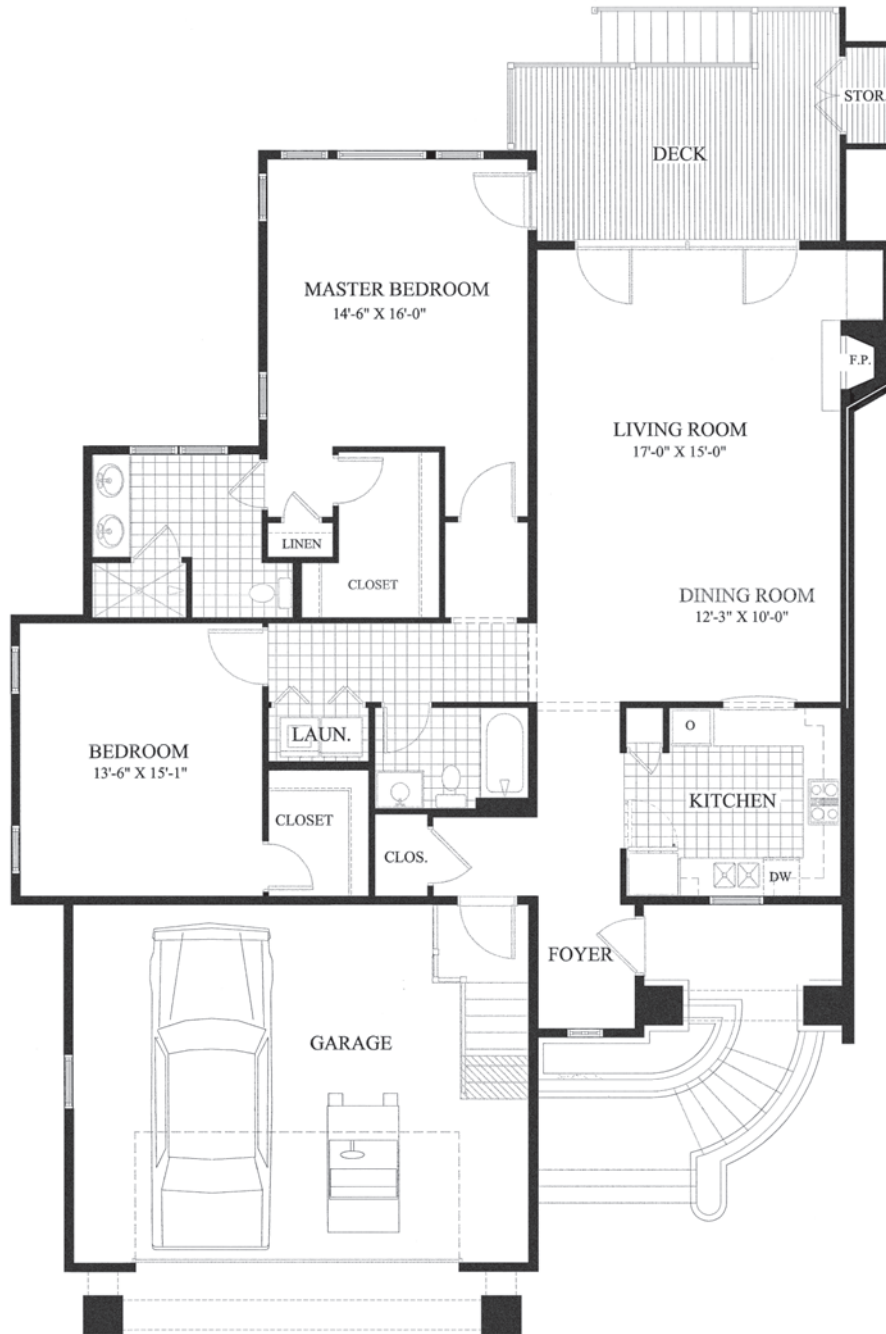

Gull

COTTAGE – 1 BEDROOM, 2 BATHS
1,565 SQ. FT.

ENTRANCE FEE

MONTHLY FEE

the
Marshes
OF SKIDAWAY ISLAND

SAVANNAH CHARM, ISLAND STYLE.

Quail

TOWNHOME – 1 BEDROOM, 1.5 BATHS
1,338 SQ. FT.

ENTRANCE FEE

MONTHLY FEE

the
Marshes
OF SKIDAWAY ISLAND

SAVANNAH CHARM, ISLAND STYLE.

Stork

COTTAGE – 2 BEDROOMS, 2 BATHS
1,600 SQ. FT.

ENTRANCE FEE

MONTHLY FEE

the
Marshes
OF SKIDAWAY ISLAND

SAVANNAH CHARM, ISLAND STYLE.

Ibis

TOWNHOME – 2 BEDROOMS, 2 BATHS
1,627 SQ. FT.

ENTRANCE FEE

MONTHLY FEE

the
Marshes
OF SKIDAWAY ISLAND

SAVANNAH CHARM, ISLAND STYLE.

Swan

COTTAGE - 2 BEDROOMS DELUXE, 2 BATHS
2,305 SQ. FT.

ENTRANCE FEE

MONTHLY FEE

the Marshes
OF SKIDAWAY ISLAND

SAVANNAH CHARM, ISLAND STYLE.

Heron

TOWNHOME - 2 BEDROOMS DELUXE, 2.5 BATHS
2,004 SQ. FT.