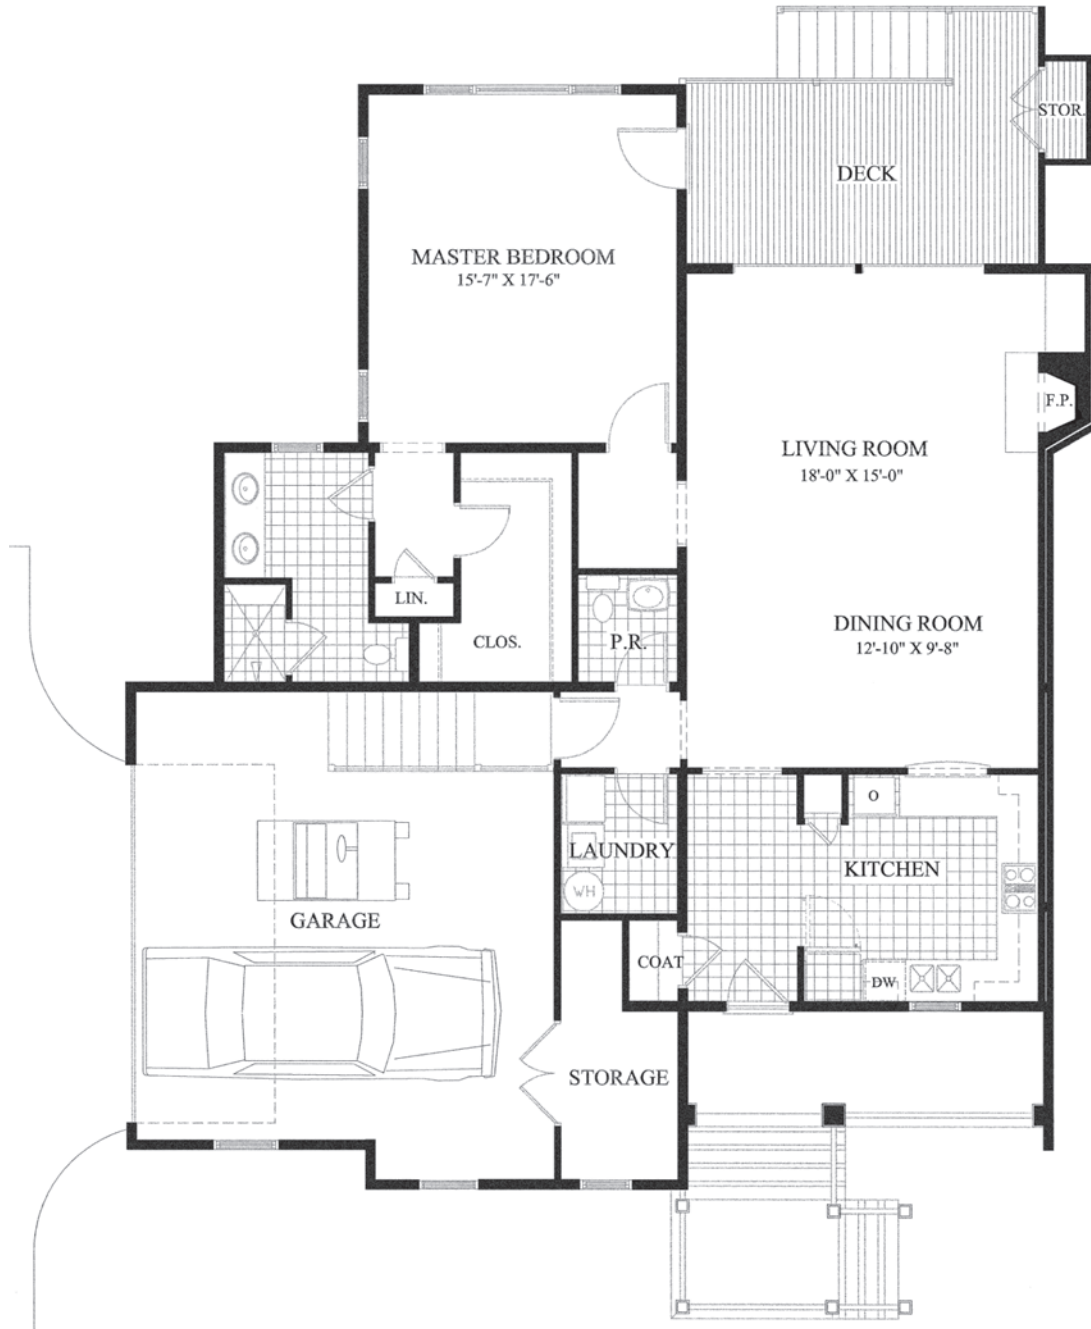

Gull

COTTAGE – 1 BEDROOM, 2 BATHS
1,565 SQ. FT.

ENTRANCE FEE

MONTHLY FEE

the
Marshes
OF SKIDAWAY ISLAND

SAVANNAH CHARM, ISLAND STYLE.

Quail

TOWNHOME – 1 BEDROOM, 1.5 BATHS
1,338 SQ. FT.

ENTRANCE FEE

MONTHLY FEE

the
Marshes
OF SKIDAWAY ISLAND

SAVANNAH CHARM, ISLAND STYLE.

Stork

COTTAGE – 2 BEDROOMS, 2 BATHS
1,600 SQ. FT.

ENTRANCE FEE

MONTHLY FEE

the
Marshes
OF SKIDAWAY ISLAND

SAVANNAH CHARM, ISLAND STYLE.

Ibis

TOWNHOME – 2 BEDROOMS, 2 BATHS
1,627 SQ. FT.

ENTRANCE FEE

MONTHLY FEE

the
Marshes
OF SKIDAWAY ISLAND

SAVANNAH CHARM, ISLAND STYLE.

Swan

COTTAGE - 2 BEDROOMS DELUXE, 2 BATHS
2,305 SQ. FT.

ENTRANCE FEE

MONTHLY FEE

the Marshes
OF SKIDAWAY ISLAND

SAVANNAH CHARM, ISLAND STYLE.

Heron

TOWNHOME - 2 BEDROOMS DELUXE, 2.5 BATHS
2,004 SQ. FT.