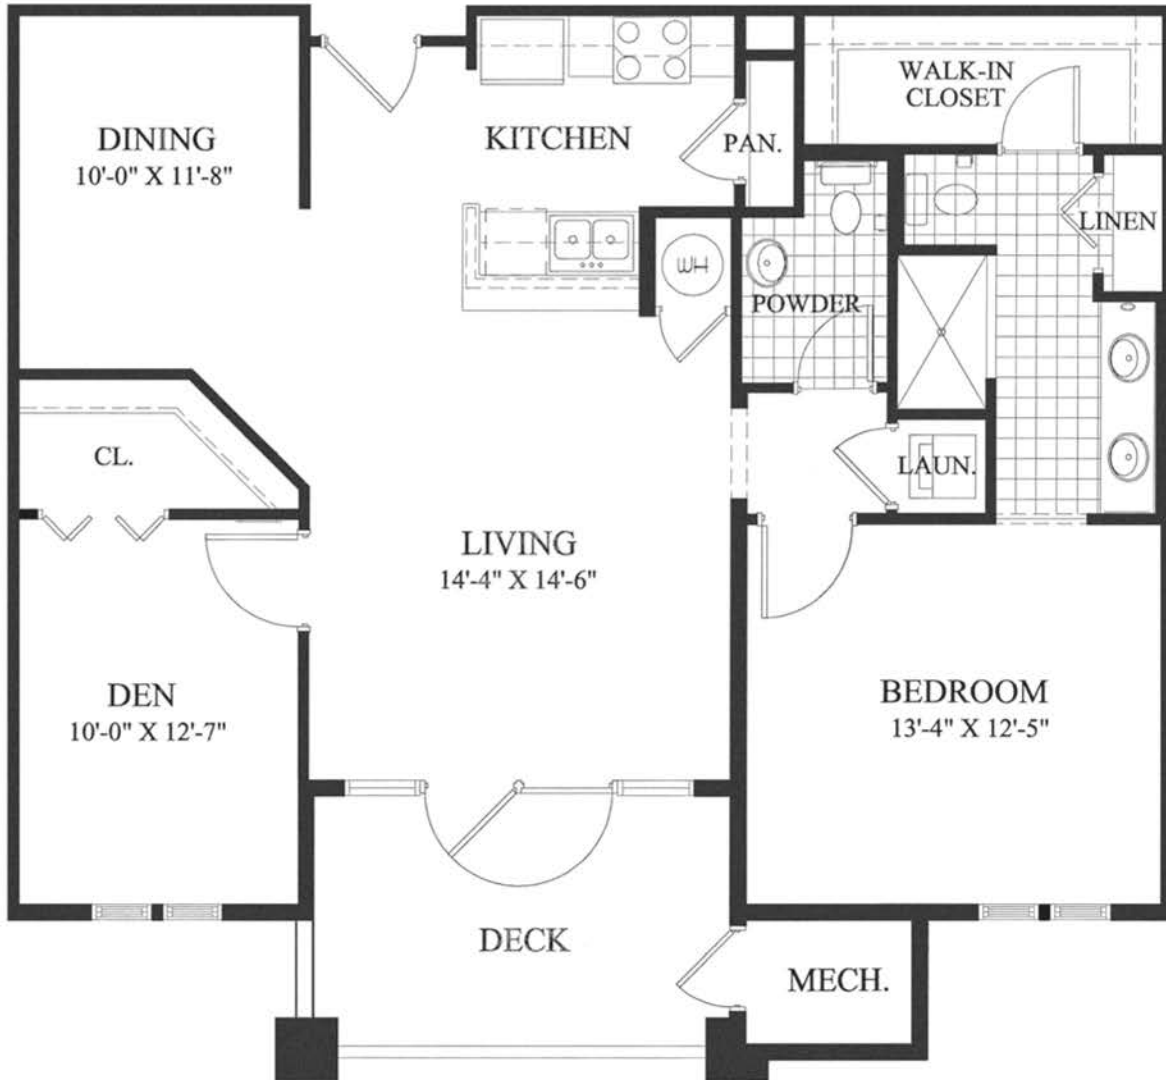

Sapelo

APARTMENT VILLA – 1 BEDROOM, 1.5 BATHS
1,107 SQ. FT.

ENTRANCE FEE

MONTHLY FEE

SAVANNAH CHARM, ISLAND STYLE.